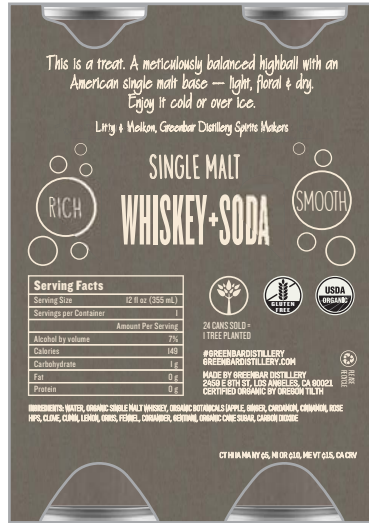

WHISKEY+SODA — Rich + Smooth

A meticulously balanced highball with an American single malt base — light, floral & dry.

UPCs: Solo 855675002435 | 4pk 855675002428 | Case 10855675002425

RUM+COLA — Warm + Spicy

A craft take on a tropical favorite — richer, spicier and more complex.

UPCs: Solo 855675002398 | 4pk 855675002381 | Case 10855675002388

GIN+TONIC — Bold + Bright

A G&T based on the vibrant food scenes of America's cities — bright, bold and 100% original.

UPCs: Solo 855675002411 | 4pk 855675002404 | Case 10855675002401

INGREDIENTS

GLUTEN FREE

24 CANS SOLD =
1 TREE PLANTED

GREENBAR DISTILLERY | HIGHBALL RTDs

PACKAGING + UPC/SCC CODES

WHISKEY+SODA

Can Dimensions 2 ¼ W x 6 ⅛ H
4pk Dimensions 4 ½ W x 4 ½ L x 6 ⅛ H
4pk Style Sleeve / Open Sides

UPC/SCC Codes

Solo can 855675002435
4pk 855675002428
24 can case 10855675002425

RUM+COLA

Can Dimensions 2 ¼ W x 6 ⅛ H
4pk Dimensions 4 ½ W x 4 ½ L x 6 ⅛ H
4pk Style Sleeve / Open Sides

UPC/SCC Codes

Solo can 855675002398
4pk 855675002381
24 can case 10855675002388